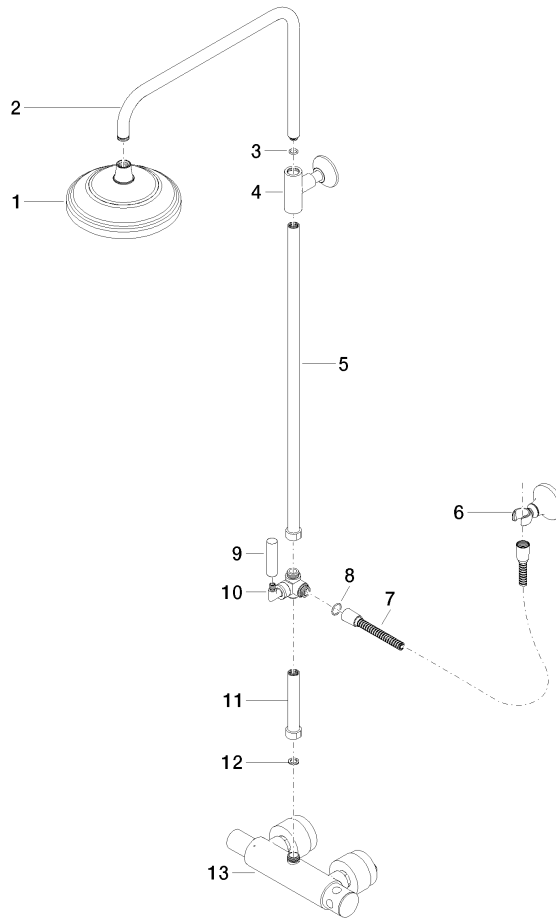

ST 050 304 4360

- shower with fixed riser projection 420mm
- rain shower Ø 200 mm
- rain shower with anti-scale system
- max. rainshower flow 14 l/min
- Function from: 8 l/min
- rotary diverter for fixed-riser shower/hand shower
- height of fittings up to rain shower (bottom edge) 985mm
- height of fittings up to top edge of elbow 1160mm
- two-part push-on rosette Ø 65 mm
- rosette for shower holder Ø 65mm
- rosette for wall mounting Ø 60mm
- gauge 150 mm - 13 mm
- metal shower hose 1250mm with integrated anti-twist protection
- 1/2" connection
- Pipe diameter 20 mm

ST 050 304 4360

Parts for other finishes can be found here: [Chrome](#)

**Spare parts list**

No.	Item Number	Name	Quantity used	Delivery time
1	04 12 05 038 01-09	shower	1	60
2	04 28 22 101 20-09	spout	1	40
3	90 14 10 011 00 90	seal	1	2
4	90 17 11 037 01-09	holder	1	-
Spare part can no longer be ordered, please order the replacement item				
5	90 28 22 104 00-09	pipe	1	-
Spare part can no longer be ordered, please order the replacement item				
6	90 17 09 045 01-09	diverter	1	40
7	09 30 30 064-09	screw	1	40
8	09 18 20 011-09	base	1	40
9	09 28 22 013 90	pipe	1	2
10	11 170 370-09	MADISON Lever insert - Durabronz (23kt Gold)	1	40
11	09 30 30 062-09	screw	1	40
12	09 14 10 122 90	seal	1	2
13	28 104 970-09	Metal shower hose 1/2" x 1/2" x 1250 mm - Durabronz (23kt Gold)	1	40
14	28 050 410-09	holder	1	60
15	90 28 22 103 00-09	pipe	1	-
Spare part can no longer be ordered, please order the replacement item				
16	90 14 20 002 00 90	seal	1	2
17	04 17 01 044 01-09	fitting	1	40