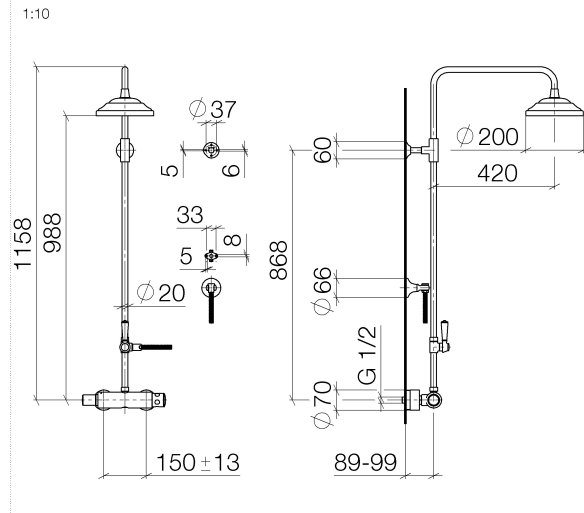

ST 050 304 4360